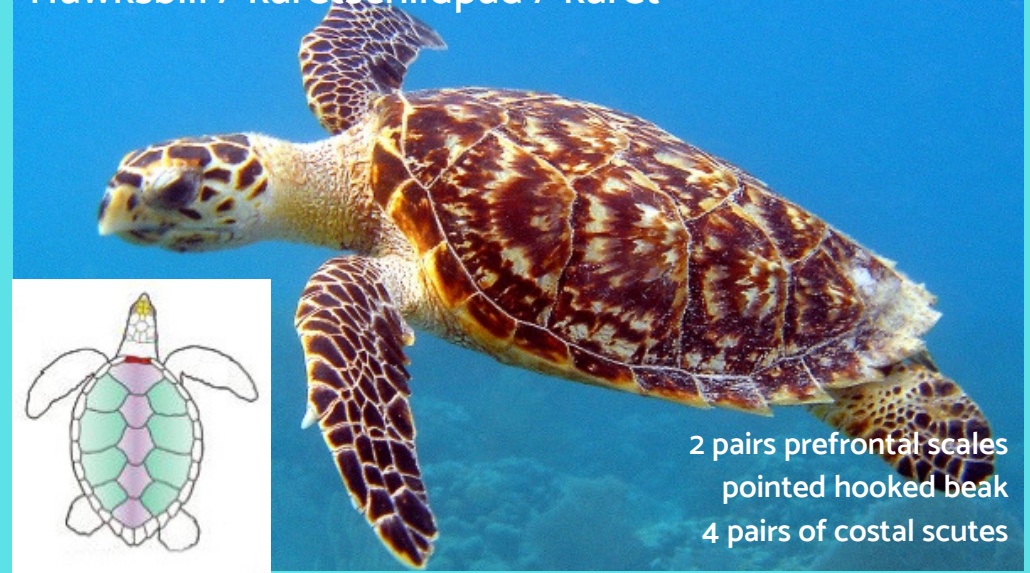

Sea Turtles Curacao

These Sea Turtles can be found in the waters around Curacao

Green Turtle / groene schildpad / turtuga blanku

1 pair prefrontal scales
toothed beak
4 pairs of costal scutes

Hawksbill / karetschildpad / karet

2 pairs prefrontal scales
pointed hooked beak
4 pairs of costal scutes

Leatherback / lederschildpad / drikil

no scales on the head
no costal scutes
7 longitudinal ridges

Loggerhead / dikkopschildpad / kawama