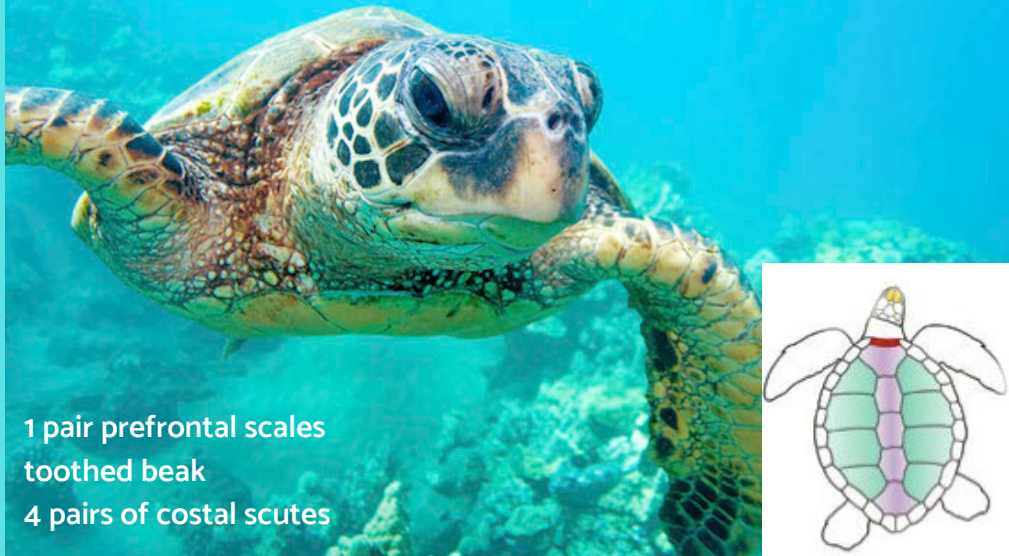

Sea Turtles Curacao

These Sea Turtles can be found in the waters around Curacao

Green Turtle / groene schildpad / turtuga blanku

1 pair prefrontal scales
toothed beak
4 pairs of costal scutes

Hawksbill / karetschildpad / karet

2 pairs prefrontal scales
pointed hooked beak
4 pairs of costal scutes

Leatherback / lederschildpad / drikil

no scales on the head
no costal scutes
7 longitudinal ridges

Loggerhead / dikkopschildpad / kawama