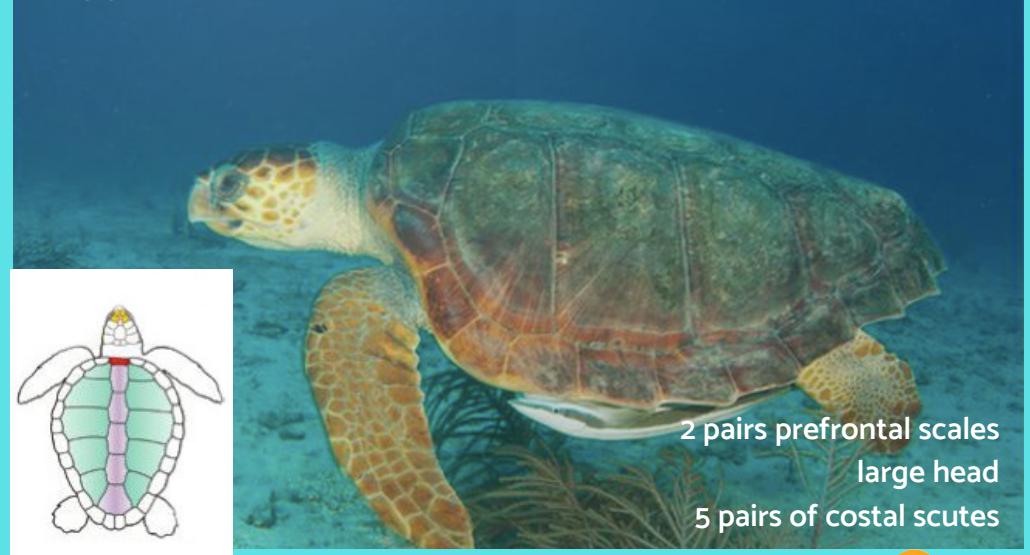

Sea Turtles Curacao

These Sea Turtles can be found in the waters around Curacao

Green Turtle / groene schildpad / turtuga blanku

1 pair prefrontal scales
toothed beak
4 pairs of costal scutes

Hawksbill / karetschildpad / karet

2 pairs prefrontal scales
pointed hooked beak
4 pairs of costal scutes

Leatherback / lederschildpad / drikil

no scales on the head
no costal scutes
7 longitudinal ridges

Loggerhead / dikkopschildpad / kawama